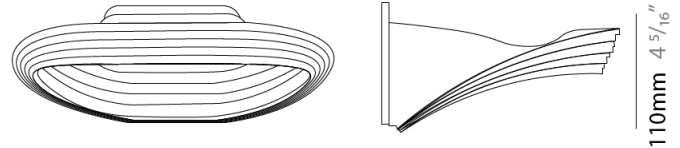

SESTESSA SURFACE

D33004

base number

PROJECT	_____
TYPE	_____
SPECIFIER	_____
QUANTITY	_____
DATE	_____

1. To build a product code in our configurator select the specify button on the base model # product page
2. To build a manual product code on this datasheet choose from the options listed below in blue font and add the suffix to the base model #

GENERAL

Series: Sestessa
Brand: Cini & Nils
Division: Design
Mounting Type: Surface
Mounting Location: Wall
Subcategory: Ambient

PHYSICAL

Length (mm): 330
Length (in): 13
Height (mm): 110
Height (in): 4 ⁵/₁₆
Extension (mm): 240
Extension (in): 9 ⁷/₁₆
Light Distribution: Indirect
Fixture Finish: WHI
Fixture Material: Aluminum

ELECTRICAL

Lamp Type: LED
Total Output Wattage (W): 20
Dimming: Tri-Mode (Non-Dimming and Phase Dimming (120Vac only) and 0-10V Dimming)
Driver Included: Yes
Driver Location: Integrated
Driver Type: Constant Current - Universal
Driver Class: Class 2
Input Voltage (V): 120 - 277
Constant Current (MA): 500

LED

Number of LEDs: 1
Color Temperature (°K): 2800
Nominal Lumen (lm): 2000
CRI: >80 CRI
Lamp Life (hrs): 50000

OPTICAL

RATINGS AND CERTIFICATIONS

Certified By: Certified for North American Standards
IP rating: IP20

330mm 13"

240mm 9 ⁷/₁₆"

110mm 4 ⁵/₁₆"