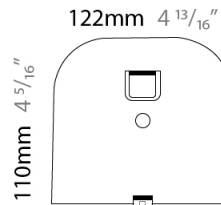

### PHYSICAL

Length (mm): 330  
 Length (in): 13  
 Height (mm): 110  
 Height (in): 4 <sup>5</sup>/<sub>16</sub>  
 Extension (mm): 240  
 Extension (in): 9 <sup>7</sup>/<sub>16</sub>  
 Light Distribution: Indirect  
 Fixture Finish: WHI  
 Fixture Material: Aluminum

### RATINGS AND CERTIFICATIONS

Certified By: Certified for North American Standards  
 IP rating: IP20

330mm 13"

240mm 9 <sup>7</sup>/<sub>16</sub>"

110mm 4 <sup>5</sup>/<sub>16</sub>"

J-Box cover plate included

#### PHYSICAL

Length (mm): 330  
 Length (in): 13  
 Height (mm): 110  
 Height (in): 4 <sup>5</sup>/<sub>16</sub>  
 Extension (mm): 240  
 Extension (in): 9 <sup>7</sup>/<sub>16</sub>  
 Light Distribution: Indirect  
 Fixture Finish: WHI  
 Fixture Material: Aluminum