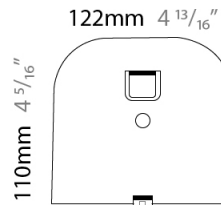

### PHYSICAL

Length (mm): 330  
 Length (in): 13  
 Height (mm): 110  
 Height (in): 4 <sup>5</sup>/<sub>16</sub>  
 Extension (mm): 240  
 Extension (in): 9 <sup>7</sup>/<sub>16</sub>  
 Light Distribution: Indirect  
 Fixture Finish: WHI  
 Fixture Material: Aluminum

#### PHYSICAL

Length (mm): 330  
 Length (in): 13  
 Height (mm): 110  
 Height (in): 4 <sup>5</sup>/<sub>16</sub>  
 Extension (mm): 240  
 Extension (in): 9 <sup>7</sup>/<sub>16</sub>  
 Light Distribution: Indirect  
 Fixture Finish: WHI  
 Fixture Material: Aluminum

#### RATINGS AND CERTIFICATIONS

Certified By: Certified for North American Standards  
 IP rating: IP20

PROJECT	
TYPE	
SPECIFIER	
QUANTITY	
DATE	

330mm 13"

240mm 9 <sup>7</sup>/<sub>16</sub>"

110mm 4 <sup>5</sup>/<sub>16</sub>"

122mm 4 <sup>13</sup>/<sub>16</sub>"

110mm 4 <sup>5</sup>/<sub>16</sub>"

J-Box cover plate included

D33005

PROJECT

TYPE

SPECIFIER

QUANTITY